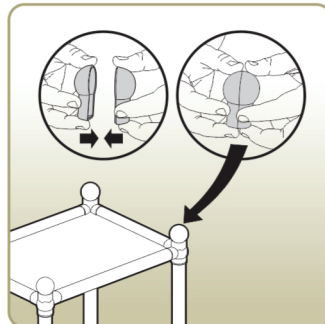

PREMIUM

3-TIER HEAVY DUTY PLASTIC SHELVING

BETTER PLASTIK[™]
QUALITY YOU DESERVE

25.98 in

13.46 in

11.89 in

NO TOOLS REQUIRED

2.62 lb

SKU: BP-SHWU01-SKITDB / 1 PIECE

PACKAGE DIMENSION – L 13.7 / W 6.61 / H 12.2 in

PACKAGE WEIGHT – 2.91 lb

Better Plastik - 3-Tier Heavy Duty Plastic Shelving – 26 in, 11lb Capacity Per Shelf | Multi-Purpose Garage Rack Storage Organizer for Home, Basement, Laundry Room, and Bathroom | White.